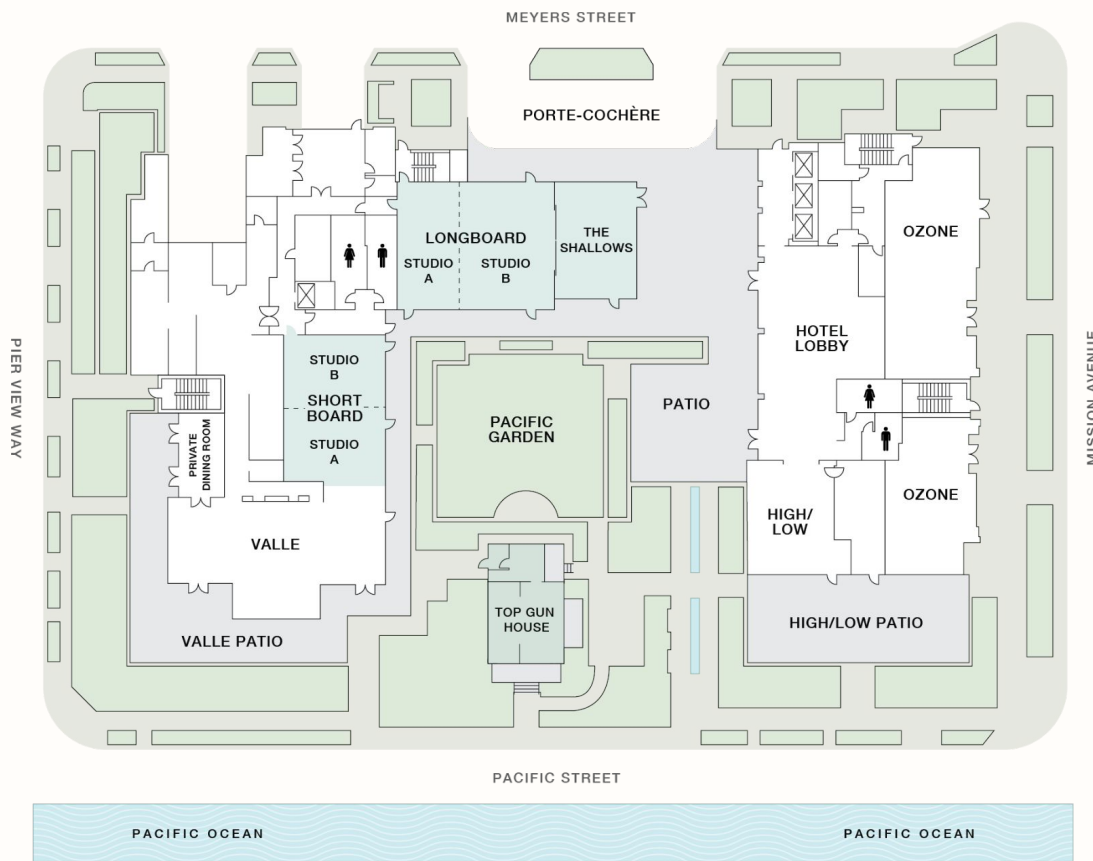

EVENT SPACES

Longboard, 1,900 sq. ft.
 Shortboard, 1,420 sq. ft.
 The Shallows, 800 sq. ft.
 Pacific Garden, 2,800 sq. ft.
 Valle, 2,321 sq. ft.
 Top Gun House, 200 sq. ft.

Grand Coastal Ballroom, 6,473 sq. ft.
 Grand Coastal Foyer, 2,750 sq. ft.
 Coastal Terrace, 3,050 sq. ft.
 Breakwater, 2,108 sq. ft.
 OMA Foyer, 1,500 sq. ft.
 Seagaze, 2,680 sq. ft.
 Miramar Boardroom, 687 sq. ft.
 Piper, 2,108 sq. ft.

EVENT SPACES

- The Rooftop Bar, 3,536 sq. ft.
- The Lanai, 577 sq. ft.
- Rooftop Pool Deck, 4,100 sq. ft.
- Sunny's Spa and Beauty Lounge, 4,325 sq. ft.
- The Wood Library, 1,565 sq. ft.
- The Seabird Pool Deck, 8,500 sq. ft.
- The Shelter Club, 2,255 sq. ft.

ROOFTOP

LEVEL 2

LEVEL 3