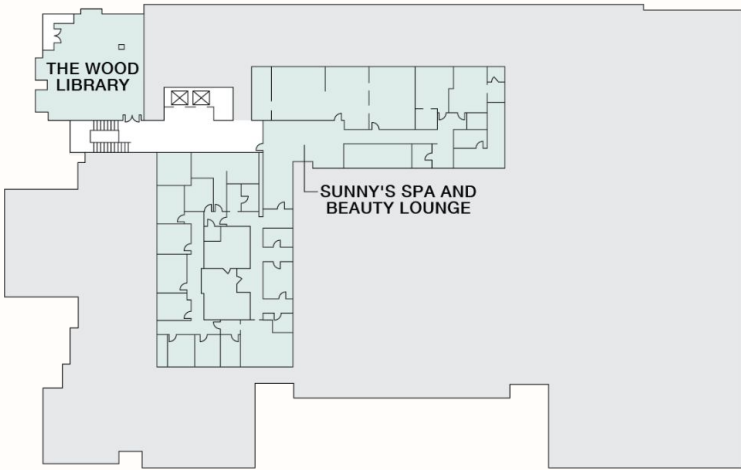

EVENT SPACES

Longboard, 1,900 sq. ft.
 Shortboard, 1,420 sq. ft.
 The Shallows, 800 sq. ft.
 Pacific Garden, 2,800 sq. ft.
 Valle, 2,321 sq. ft.
 Top Gun House, 200 sq. ft.

Grand Coastal Ballroom, 6,473 sq. ft.
 Grand Coastal Foyer, 2,750 sq. ft.
 Coastal Terrace, 3,050 sq. ft.
 Breakwater, 2,108 sq. ft.
 OMA Foyer, 1,500 sq. ft.
 Seagaze, 2,680 sq. ft.
 Miramar Boardroom, 687 sq. ft.
 Piper, 2,108 sq. ft.

EVENT SPACES

- The Rooftop Bar, 3,536 sq. ft.
- The Lanai, 577 sq. ft.
- Rooftop Pool Deck, 4,100 sq. ft.
- Sunny's Spa and Beauty Lounge, 4,325 sq. ft.
- The Wood Library, 1,565 sq. ft.
- The Seabird Pool Deck, 8,500 sq. ft.
- The Shelter Club, 2,255 sq. ft.

ROOFTOP

LEVEL 2

LEVEL 3