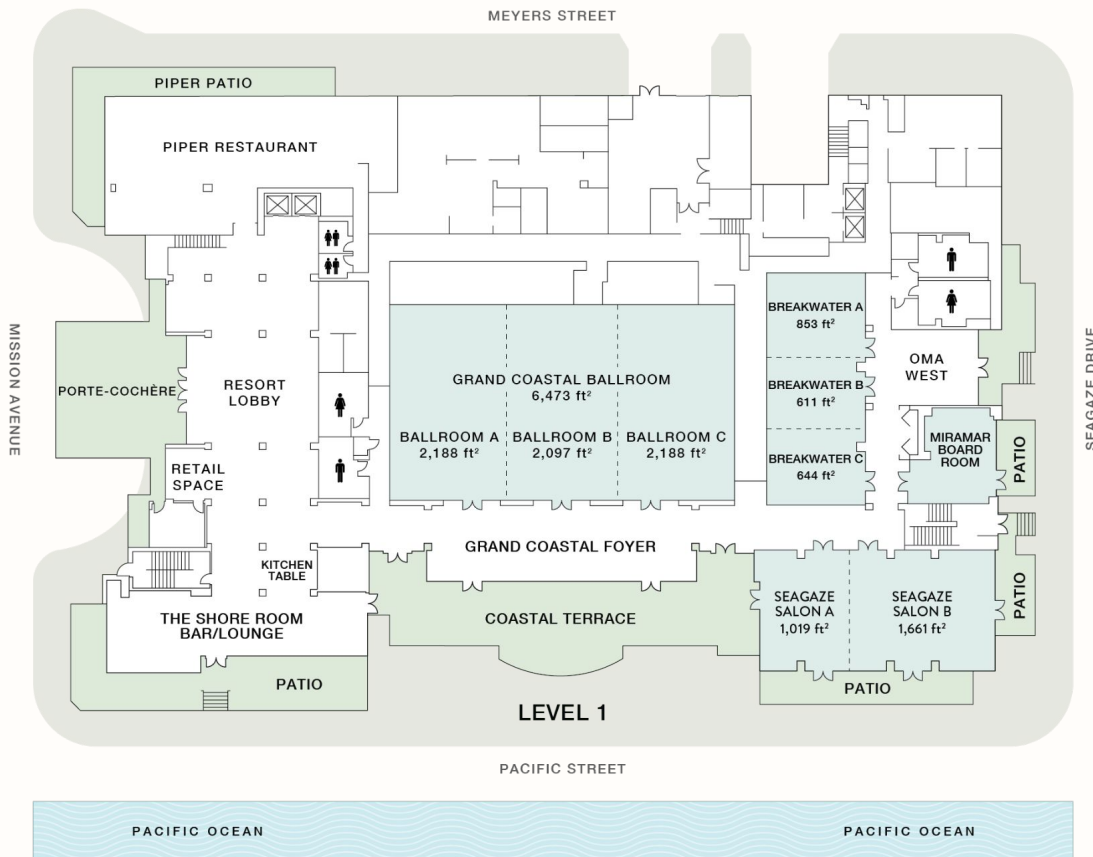

EVENT SPACES

Longboard, 1,900 sq. ft.
 Shortboard, 1,420 sq. ft.
 The Shallows, 800 sq. ft.
 Pacific Garden, 2,800 sq. ft.
 Valle, 2,321 sq. ft.
 Top Gun House, 200 sq. ft.

Grand Coastal Ballroom, 6,473 sq. ft.
 Grand Coastal Foyer, 2,750 sq. ft.
 Coastal Terrace, 3,050 sq. ft.
 Breakwater, 2,108 sq. ft.
 OMA Foyer, 1,500 sq. ft.
 Seagaze, 2,680 sq. ft.
 Miramar Boardroom, 687 sq. ft.
 Piper, 2,108 sq. ft.

EVENT SPACES

- The Rooftop Bar, 3,536 sq. ft.
- The Lanai, 577 sq. ft.
- Rooftop Pool Deck, 4,100 sq. ft.
- Sunny's Spa and Beauty Lounge, 4,325 sq. ft.
- The Wood Library, 1,565 sq. ft.
- The Seabird Pool Deck, 8,500 sq. ft.
- The Shelter Club, 2,255 sq. ft.

ROOFTOP

LEVEL 2

LEVEL 3