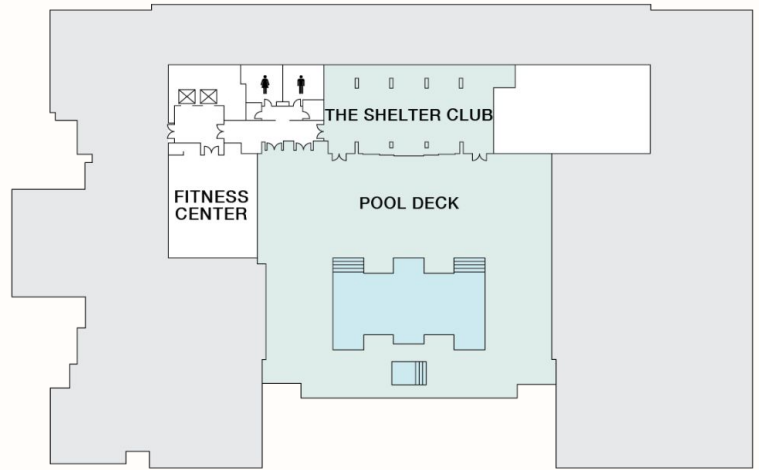

EVENT SPACES

Longboard, 1,900 sq. ft.
 Shortboard, 1,420 sq. ft.
 The Shallows, 800 sq. ft.
 Pacific Garden, 2,800 sq. ft.
 Valle, 2,321 sq. ft.
 Top Gun House, 200 sq. ft.

Grand Coastal Ballroom, 6,473 sq. ft.
 Grand Coastal Foyer, 2,750 sq. ft.
 Coastal Terrace, 3,050 sq. ft.
 Breakwater, 2,108 sq. ft.
 OMA Foyer, 1,500 sq. ft.
 Seagaze, 2,680 sq. ft.
 Miramar Boardroom, 687 sq. ft.
 Piper, 2,108 sq. ft.

EVENT SPACES

- The Rooftop Bar, 3,536 sq. ft.
- The Lanai, 577 sq. ft.
- Rooftop Pool Deck, 4,100 sq. ft.
- Sunny's Spa and Beauty Lounge, 4,325 sq. ft.
- The Wood Library, 1,565 sq. ft.
- The Seabird Pool Deck, 8,500 sq. ft.
- The Shelter Club, 2,255 sq. ft.

ROOFTOP

LEVEL 2

LEVEL 3