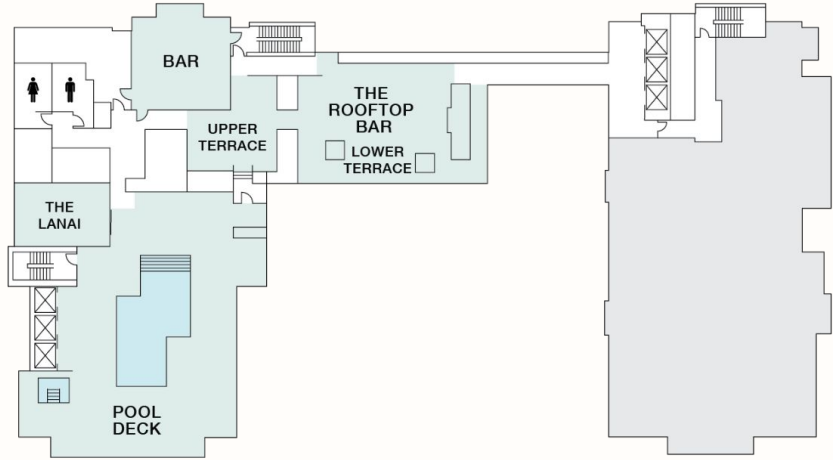

EVENT SPACES

Longboard, 1,900 sq. ft.
 Shortboard, 1,420 sq. ft.
 The Shallows, 800 sq. ft.
 Pacific Garden, 2,800 sq. ft.
 Valle, 2,321 sq. ft.
 Top Gun House, 200 sq. ft.

Grand Coastal Ballroom, 6,473 sq. ft.
 Grand Coastal Foyer, 2,750 sq. ft.
 Coastal Terrace, 3,050 sq. ft.
 Breakwater, 2,108 sq. ft.
 OMA Foyer, 1,500 sq. ft.
 Seagaze, 2,680 sq. ft.
 Miramar Boardroom, 687 sq. ft.
 Piper, 2,108 sq. ft.

EVENT SPACES

- The Rooftop Bar, 3,536 sq. ft.
- The Lanai, 577 sq. ft.
- Rooftop Pool Deck, 4,100 sq. ft.
- Sunny's Spa and Beauty Lounge, 4,325 sq. ft.
- The Wood Library, 1,565 sq. ft.
- The Seabird Pool Deck, 8,500 sq. ft.
- The Shelter Club, 2,255 sq. ft.

ROOFTOP

LEVEL 2

LEVEL 3